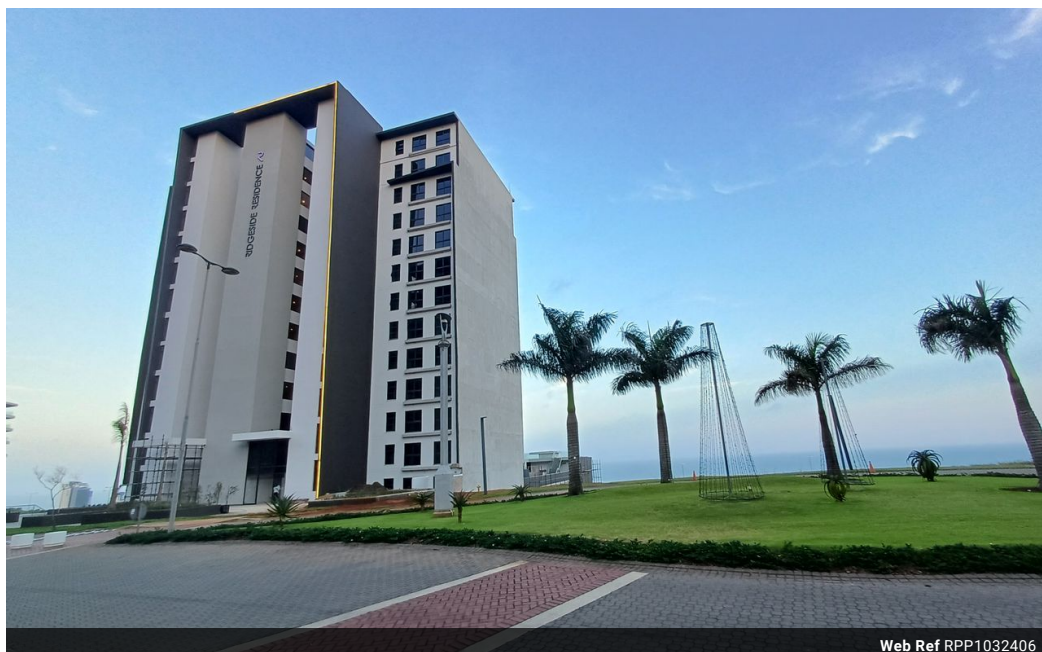

Fathima Bibi Aboo Baker
0829253632
fathima@primepropertysa.com

Contact Prime Property Umhlanga

031 566 5416

Shop 5
7 on Millennium Boulevard
Umhlanga Ridge
4321

Web Ref RPP1032406

R10,000 pm

Lease Period 12 months Availability Immediately Deposit R12,500

Annual Escalation -

Lease Excludes:
utilities

 0.5  1

Introducing Ridgeside Residence: Luxurious Studio Apartment for rent in Umhlanga Ridge

Introducing Ridgeside Residence: Luxurious Studio Apartment for rent in Umhlanga Ridge

Experience the pinnacle of upscale living at Ridgeside Residence, located in the vibrant heart of Umhlanga.

This stunning studio apartment is designed for those who aspire to a luxurious lifestyle.

Nestled conveniently off Ridgeside Drive, this iconic apartment complex seamlessly combines the ease of lock-up-and-go convenience with high-end home amenities.

Indulge in your own private garden, maintain your fitness routine in the state-of-the-art indoor gym,

or unwind by the inviting recreational pool. With undercover parking, your vehicle will remain safe and secure.