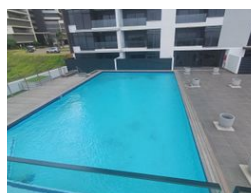

Fathima Bibi Aboo Baker
0829253632
fathima@primepropertysa.com

Contact Prime Property Umhlanga

031 566 5416

Shop 5
7 on Millennium Boulevard
Umhlanga Ridge
4321

Web Ref RPP1032406

R10,000 pm

Lease Period 12 months Availability Immediately Deposit R12,500

Annual Escalation -

Lease Excludes:
utilities

0.5 1

Introducing Ridgeside Residence: Luxurious Studio Apartment for rent in Umhlanga Ridge

Introducing Ridgeside Residence: Luxurious Studio Apartment for rent in Umhlanga Ridge

Experience the pinnacle of upscale living at Ridgeside Residence, located in the vibrant heart of Umhlanga.

This stunning studio apartment is designed for those who aspire to a luxurious lifestyle.

Nestled conveniently off Ridgeside Drive, this iconic apartment complex seamlessly combines the ease of lock-up-and-go convenience with high-end home amenities.

Indulge in your own private garden, maintain your fitness routine in the state-of-the-art indoor gym,

or unwind by the inviting recreational pool. With undercover parking, your vehicle will remain safe and secure.

This studio unit offers a kitchen with a gas stove, beautiful built-in cupboards, a living area which includes a space for a bedroom, ample cupboards and a full bathroom...

Features

Interior		Exterior		Sizes	
Bedrooms	0.5	Carports / Parkings	1	Floor Size	33m²
Bathrooms	1	Security	Yes		
Kitchens	1	Pool	Yes		
Recep. Rooms	1	Views	False		
Furnished	No