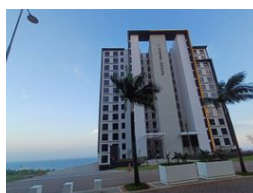

Fathima Bibi Aboo Baker
0829253632
fathima@primepropertysa.com

Contact Prime Property Umhlanga

031 566 5416

Shop 5
7 on Millennium Boulevard
Umhlanga Ridge
4321

Web Ref RPP1032406

R10,000 pm

Lease Period 12 months Availability Immediately Deposit R12,500

Annual Escalation -

Lease Excludes:
utilities

0.5 1

Introducing Ridgeside Residence: Luxurious Studio Apartment for rent in Umhlanga Ridge

Introducing Ridgeside Residence: Luxurious Studio Apartment for rent in Umhlanga Ridge

Experience the pinnacle of upscale living at Ridgeside Residence, located in the vibrant heart of Umhlanga.

This stunning studio apartment is designed for those who aspire to a luxurious lifestyle.

Nestled conveniently off Ridgeside Drive, this iconic apartment complex seamlessly combines the ease of lock-up-and-go convenience with high-end home amenities.

Indulge in your own private garden, maintain your fitness routine in the state-of-the-art indoor gym,

or unwind by the inviting recreational pool. With undercover parking, your vehicle will remain safe and secure.

This studio unit offers a kitchen with a gas stove, beautiful built-in cupboards, a living area which includes a space for a bedroom, ample cupboards and a full bathroom...

Features

Interior		Exterior		Sizes	
Bedrooms	0.5	Carports / Parkings	1	Floor Size	33m²
Bathrooms	1	Security	Yes		
Kitchens	1	Pool	Yes		
Recep. Rooms	1	Views	False		
Furnished	No