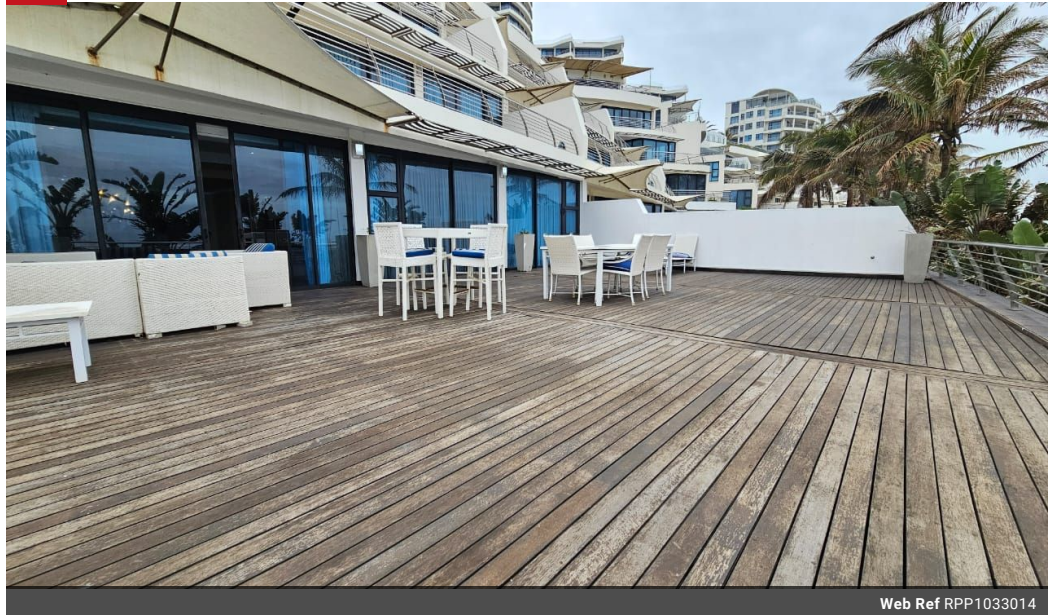

Mohammed Moola
073 407 8621
mo@primepropertysa.com

Contact Prime Property
Umhlanga

031 566 5416

Shop 5
7 on Millennium Boulevard
Umhlanga Ridge
4321

NEW

Web Ref RPP1033014

R45,000 pm

Lease Period 12 months
Annual Escalation -

Availability Immediately

Deposit R45,000

2 2

Two bedroom - Prime Property

Prime Property presents a true masterpiece
The cream of the crop for rental
Pearls of Umhlanga

Tastefully furnished
Modern design
Impeccable location

Spacious , safe and secure
Stunning views

Book a viewing today

Features

Interior

Bedrooms	2
Bathrooms	2
Kitchens	1
Recep. Rooms	2
Furnished	No

Exterior

Carports / Parkings	2
Security	Yes
Pool	No
Views	True