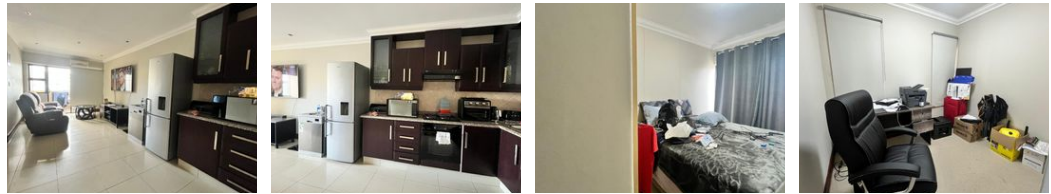

Charmaine Herbert
082 559 7496
charmaine@primepropertysa.com

Contact Prime Property
Umhlanga

031 566 5416

Shop 5
7 on Millennium Boulevard
Umhlanga Ridge
4321

R11,000 pm

Lease Period 12 months
Annual Escalation -

Availability Immediately

Deposit R11,000

2 1

Prime Property Presents Il Palazzo unit for rent

Prime Property presents Il Palazzo for rent
Safe secure lock up and go apartment for rent
24 hour security safe and secure unit not to be missed.
Close to Gateway and all other shops.
Fully fitted kitchen dining room lounge area leading out on a balcony
2 bedrooms, 1 bathroom
Under cover parking

To view contact me

Features

Interior

Bedrooms	2
Bathrooms	1
Kitchens	1
Recep. Rooms	1
Furnished	No

Exterior

Carports / Parkings	1
Security	Yes
Pool	No
Views	False