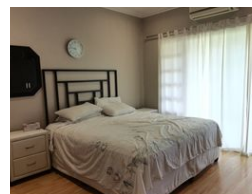

R19,500 pm

Lease Period 12 months
Annual Escalation -

Availability Immediately

Deposit -

3 2.5 2

3 Bedroom Duplex To Let in Mount Edgcombe Estate

Fall in love with this cozy gem nestled in the sought-after Edgemount Estate.

Enjoy a vibrant community with exclusive amenities, including a clubhouse, squash court, pool, jungle gym, mini golf, and a mini soccer field.

This homes features : Open plan kitchen, dining, and lounge area, 3 comfortable bedrooms, 2 bathrooms and a guest loo and with the outdoor space you have Patio overlooking a private garden.