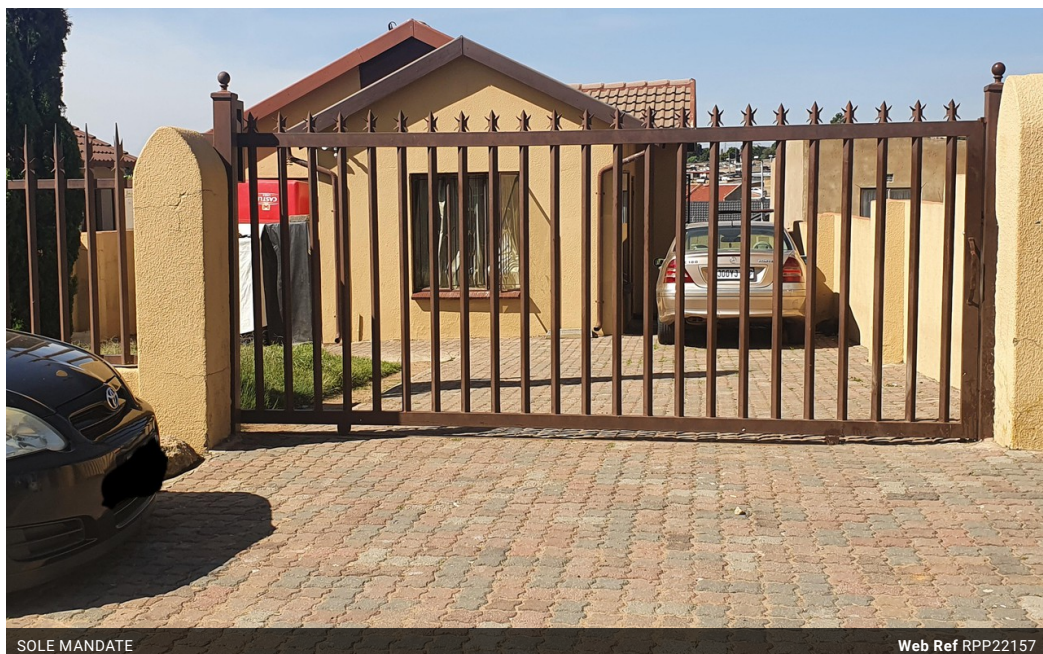

Support Prime Property
Umhlanga

0615316707
support@primeproperty.co.za

PRIME
PROPE

Contact Prime Property Midrand

010 1109400

28 Augrabies Road
Waterfall Park
Midrand
Johannesburg

SOLE MANDATE

Web Ref RPP22157

R6,500 pm

Lease Period 12 months
Annual Escalation -

Availability Immediately

Deposit R6,500

🛏 3 🚿 1

3 Bedroom House To Let in Klipfontein View

Prime Property offers a beautiful 3 bedroom house located in Klipfontein View, interior walls are freshly painted fairly new kitchen stove and fitted cupboards, new geyser, solar panels to rely on during load shedding tiles in all 3 bedrooms and a separate bathroom high wall outside and lockable gate yard is spacious & well paved the electricity is prepaid this property is situated very close to Casternhof hospital

this beautiful property offers you value for money
contact me for viewing

Features

Pets Allowed Yes

Interior
Bedrooms 3
Bathrooms 1
Kitchens 0.5
Recep. Rooms 1
Furnished No

Exterior
Security No
Pool No