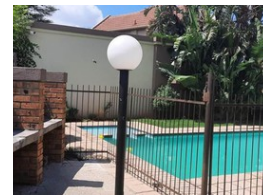

R6,100 pm

Lease Period 12 months
Annual Escalation -

Availability Immediately

Deposit -

2   1

2 Bedroom Townhouse To Let in Esther Park

A beautiful 2 bedroom Townhouse (Herronbrook Estate) is available for rental from the 01/04/2021, in a secure complex, property includes

- 24/7 security.
- First floor unit., with a balcony.
- All bedrooms with built-in wardrobes
- Open Plan Kitchen and Lounge
- Full bathroom
- DSTV and FIBRE available
- Common Braai Area, pool, Kiddie play area and club house
- Covered parking

Features

Interior

Bedrooms	2
Bathrooms	1
Recep. Rooms	1
Furnished	No

Exterior

Carports / Parkings	1
Security	Yes
Pool	Yes