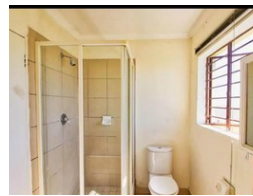

R6,100 pm

Lease Period 12 months
Annual Escalation -

Availability Immediately

Deposit -

2   1

2 Bedroom Townhouse To Let in Esther Park

A beautiful 2 bedroom Townhouse (Herronbrook Estate) is available for rental from the 01/04/2021, in a secure complex, property includes

- 24/7 security.
- First floor unit., with a balcony.
- All bedrooms with built-in wardrobes
- Open Plan Kitchen and Lounge
- Full bathroom
- DSTV and FIBRE available
- Common Braai Area, pool, Kiddie play area and club house
- Covered parking

Features

Interior

Bedrooms	2
Bathrooms	1
Recep. Rooms	1
Furnished	No

Exterior

Carports / Parkings	1
Security	Yes
Pool	Yes