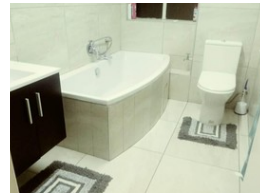

Web Ref RPP22151

R8,350 pm

Lease Period 12 months
Annual Escalation -

Availability Immediately

Deposit -

3   2   2

3 Bedroom Townhouse To Let in Edleen

Stunning newly renovated unit in Edleen Kempton Park. Available to view immediately. Property includes;

- First floor unit
- 3 spacious bedrooms with separate lounge
- Dining room and kitchen with BIC
- En-suite
- Fully main bathroom

Contact AGENT to rent now.

Features

Interior

Bedrooms	3
Bathrooms	2
Kitchens	1
Recep. Rooms	2
Furnished	No

Exterior

Garages	2
Security	Yes
Pool	Yes