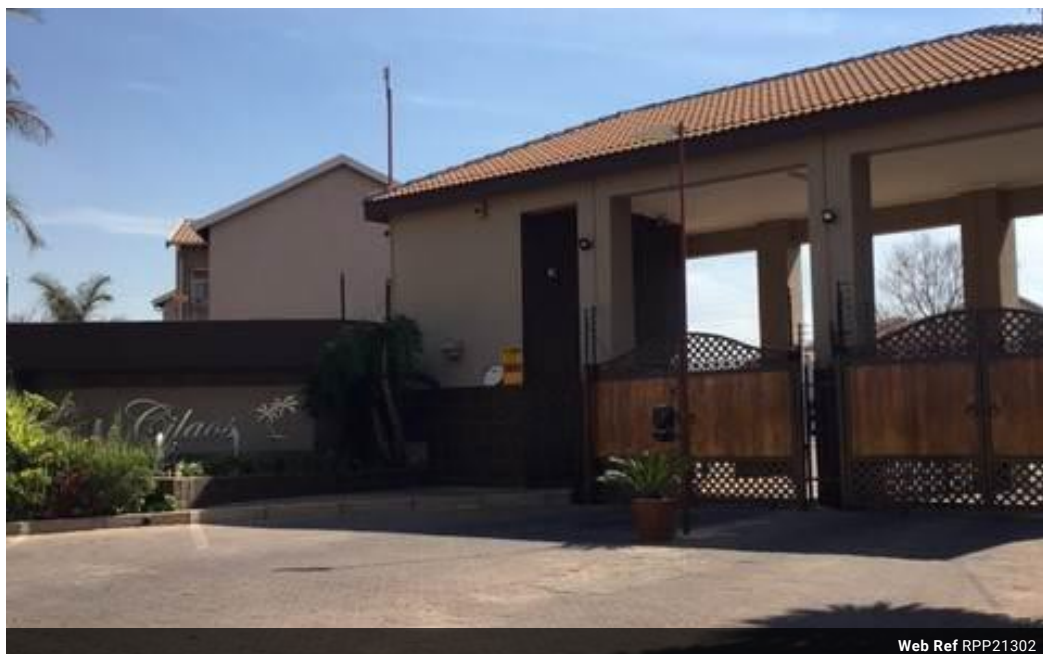

Support Prime Property
Umhlanga

0615316707
support@primeproperty.co.za

PRIME
PROPE

Contact Prime Property Midrand

010 1109400

28 Augrabies Road
Waterfall Park
Midrand
Johannesburg

Web Ref RPP21302

R7,300 pm

Lease Period 12 months
Annual Escalation -

Availability Immediately   Deposit -

2   2

2 Bedroom Apartment To Let in Bonaero Park

Beautiful 2 bedroom, 2 bathroom apartment in the quiet, secure complex of Cilaos.

Complex has been recently painted and is very well maintained and there is a DSTV dish and cabling installed.

There are 2 covered parking spaces;

A 24hour security post

And club house facilities with a pool.

Contact agent to rent now.

Features

Interior

Bedrooms	2
Bathrooms	2
Kitchens	1
Recep. Rooms	2
Furnished	No

Exterior

Carports / Parkings	2
Security	Yes
Pool	Yes