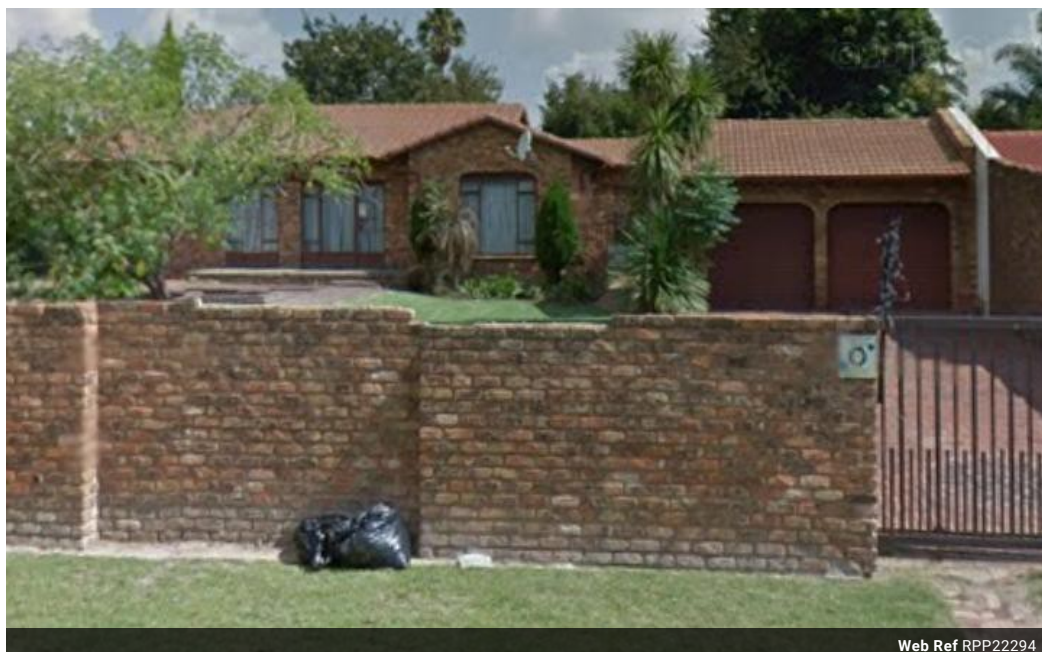

Support Prime Property
Umhlanga

0615316707
support@primeproperty.co.za

PRIME
PROPE

Contact Prime Property Midrand

010 1109400

28 Augrabies Road
Waterfall Park
Midrand
Johannesburg

Web Ref RPP22294

R12,500 pm

Lease Period 12 months
Annual Escalation -

Availability Immediately Deposit -

3 2

3 Bedroom House To Let in Birchleigh North

Prime Property presents a 3 bedroom family home in a boomed area. Property includes;

- 2 bathrooms and a study
- big yard with a pool
- built in braai
- automated gate
- prepaid electricity.
- -contact me to rent this house now.

Features

Pets Allowed Yes

Interior

Bedrooms	3
Bathrooms	2
Kitchens	1
Recep. Rooms	2
Studies	1
Furnished	No

Exterior

Carports / Parkings	1
Security	Yes
Pool	Yes