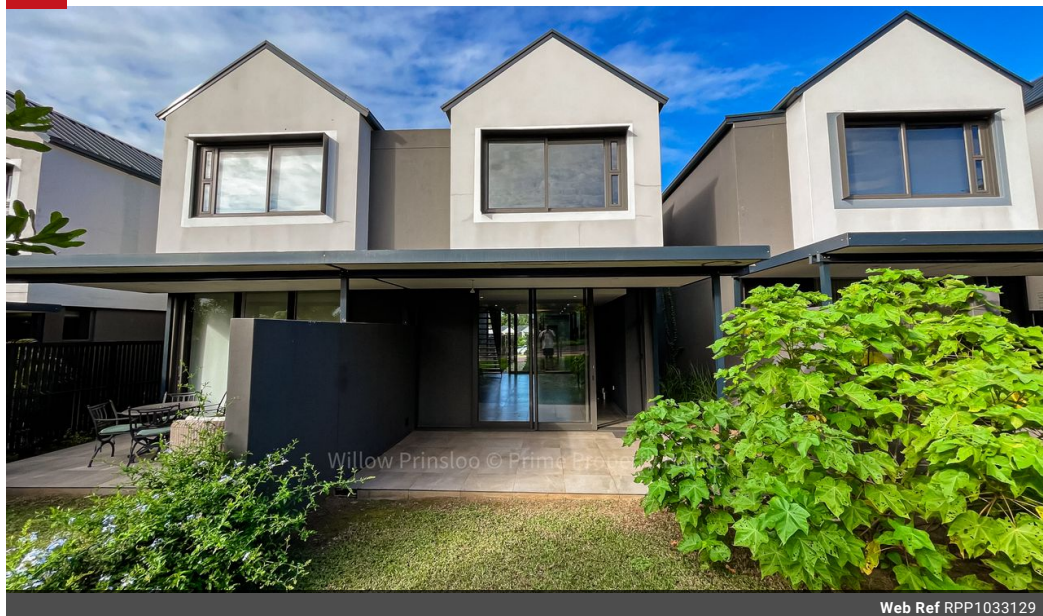

Web Ref RPP1033129

R19,000 pm

Lease Period 12 months
Annual Escalation -

Availability Immediately

Deposit R19,000

2 2 1

2 Bedroom Townhouse To Let in Mdantsane

Rental available in Ballito
Sophisticated living at Elaleni Lifestyle Estate.

Step into a modern sanctuary with this beautifully designed 2-bedroom townhouse, nestled within the prestigious Elaleni Lifestyle Estate. Featuring a striking full-black interior, this home exudes sophistication with sleek kitchen cabinetry, contemporary finishes, and an open-plan layout that maximizes space and style.

The living area seamlessly extends to a private garden perfect for unwinding, entertaining, or giving your pets a secure outdoor space. A single lock-up garage provides both secure parking and additional storage, while the estate itself offers a lifestyle unlike any other.

As a resident of Elaleni, you'll enjoy access to world-class amenities, including paddle courts, a swimming pool, scenic nature trails, and beautifully landscaped...

Features

Pets Allowed	Yes			
Interior		Exterior		Sizes
Bedrooms	2	Garages	1	Floor Size
Bathrooms	2	Carports / Parkings	1	105m ²
Kitchens	1	Security	Yes	
Recep. Rooms	2	Pool	Yes	
Furnished	No	Views	True	