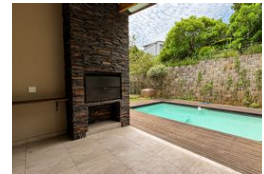

R32,500 pm

Lease Period 12 months
Annual Escalation -

Availability Immediately

Deposit -

4   3   2

Super Spacious 4-bedroom modern home in Palm Lakes Estate Ballito!

Discover contemporary living in this contemporary 4-bedroom home, perfectly nestled within the sought-after Palm Lakes Estate. Designed for comfort and style, this home offers an open-plan layout that seamlessly blends modern finishes with functional living spaces.

Step into a spacious lounge and dining area that flows effortlessly onto a private patio—perfect for entertaining or unwinding while surrounded by the estate's natural beauty. The sleek, fully fitted kitchen is a chef's delight, featuring high-end appliances and ample storage.

Each of the three bedrooms is generously sized, with the master suite boasting an elegant en-suite bathroom. Large windows invite natural light and offer serene views of the lush estate surroundings.

Living in Palm Lakes Estate means enjoying 24/7 security, picturesque nature trails, and an...

Features

Pets Allowed	Yes				
Interior		Exterior		Sizes	
Bedrooms	4	Garages	2	Land Size	540m²
Bathrooms	3	Carports / Parkings	2		
Kitchens	1	Security	Yes		
Recep. Rooms	2	Dom. Accom.	1		
Furnished	No	Pool	Yes		
		Views	True