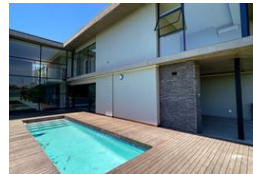

Jade De Wet
0765035771
jade@primepropertysa.com

Willow Prinsloo
0766759908

willow@primepropertysa.com

Contact Prime Property Umhlanga

031 566 5416

Shop 5
7 on Millennium Boulevard
Umhlanga Ridge
4321

Web Ref RPP1032388

R36,000 pm

Lease Period 12 months **Availability** Immediately **Deposit** -
Annual Escalation -

4 3 2

Luxury 4-Bedroom Mansion in Palm Lakes Estate – North Coast, KZN

[INCLUDES POWER INVERTER]

Nestled in the prestigious Palm Lakes Estate, this exquisite 4-bedroom mansion offers an unparalleled blend of luxury, comfort, and natural beauty. Designed for refined living, this home boasts spacious open-plan interiors, quality finishes, and breathtaking views of the estate's pristine nature reserve and wildlife surroundings.

Key Features:

- 4 Generous Bedrooms – Including a lavish main suite with a walk-in closet and spa-like en-suite bathroom.
- Gourmet Kitchen – Featuring a center island, and a separate scullery.
- Expansive Living & Entertainment Areas – Seamlessly flowing to a covered patio, perfect for alfresco dining.
- Sparkling Pool & Private Garden – Overlooking the lush greenery of the estate.
- Double Garage & Ample Parking – Secure and convenient.

Set within a secure,...

Features

Pets Allowed		Interior		Exterior		Sizes	
	Yes	Bedrooms	4	Garages	2	Land Size	640m²
		Bathrooms	3	Carports / Parkings	2		
		Kitchens	1	Security	Yes		
		Recep. Rooms	2	Pool	Yes		
		Studies	1	Views	True		
		Furnished	No