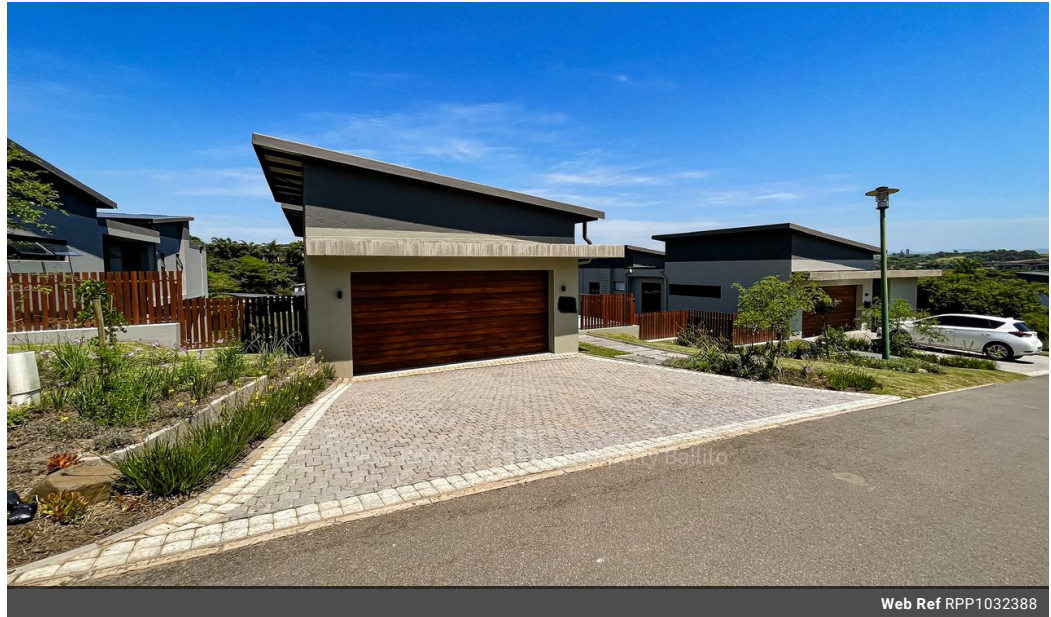

Jade De Wet
0765035771
jade@primepropertysa.com

Willow Prinsloo
0766759908

willow@primepropertysa.com

Contact Prime Property Umhlanga

031 566 5416

Shop 5
7 on Millennium Boulevard
Umhlanga Ridge
4321

Web Ref RPP1032388

R36,000 pm

Lease Period 12 months **Availability** Immediately **Deposit** -
Annual Escalation -

4 3 2

Luxury 4-Bedroom Mansion in Palm Lakes Estate – North Coast, KZN

[INCLUDES POWER INVERTER]

Nestled in the prestigious Palm Lakes Estate, this exquisite 4-bedroom mansion offers an unparalleled blend of luxury, comfort, and natural beauty. Designed for refined living, this home boasts spacious open-plan interiors, quality finishes, and breathtaking views of the estate's pristine nature reserve and wildlife surroundings.

Key Features:

- 4 Generous Bedrooms – Including a lavish main suite with a walk-in closet and spa-like en-suite bathroom.
- Gourmet Kitchen – Featuring a center island, and a separate scullery.
- Expansive Living & Entertainment Areas – Seamlessly flowing to a covered patio, perfect for alfresco dining.
- Sparkling Pool & Private Garden – Overlooking the lush greenery of the estate.
- Double Garage & Ample Parking – Secure and convenient.

Set within a secure,...

Features

Pets Allowed		Interior		Exterior		Sizes	
	Yes	Bedrooms	4	Garages	2	Land Size	640m²
		Bathrooms	3	Carports / Parkings	2		
		Kitchens	1	Security	Yes		
		Recep. Rooms	2	Pool	Yes		
		Studies	1	Views	True		
		Furnished	No