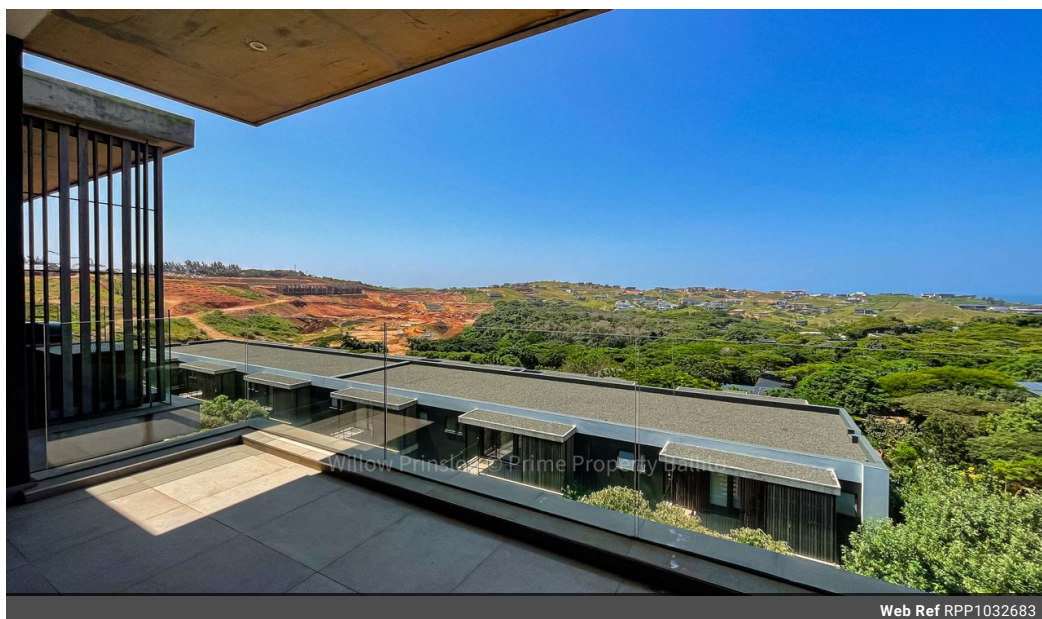

Jade De Wet
0765035771
jade@primepropertysa.com

Willow Prinsloo
0766759908

willow@primepropertysa.com

Contact Prime Property Umhlanga

031 566 5416

Shop 5
7 on Millennium Boulevard
Umhlanga Ridge
4321

Web Ref RPP1032683

R18,500 pm

Lease Period 12 months **Availability** Immediately **Deposit** -
Annual Escalation -

2 2

Top Spec 2-bedroom luxury forest apartments at Elaleni coastal forest estate.

Nestled within the serene and sought-after Elaleni Coastal Forest Estate in Salt Rock, Ballito, this elegant 2-bedroom, 2-bathroom apartment offers the ultimate in modern coastal living. Designed to seamlessly blend sophistication with nature, this home is perfect for those who value tranquility, luxury, and convenience.

Property Features:

- Spacious open-plan living areas with premium finishes and abundant natural light.
- A stylish, fully-equipped kitchen with modern appliances and sleek countertops.
- Two generously sized bedrooms with built-in cupboards, including a master suite with a private en-suite bathroom.
- Private balcony offering distant ocean views and a front-row seat to the lush forest surroundings.

Estate Highlights:

Living in Elaleni feels like residing in a private nature reserve. The estate is...

Features

Pets Allowed Yes

Interior
Bedrooms 2
Bathrooms 2
Kitchens 1
Recep. Rooms 2
Furnished No

Exterior
Carports / Parkings 1
Security Yes
Pool Yes
Views True

Sizes
Floor Size 128m²