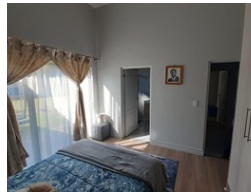

R4,490,000

4 4 2

Monthly Bond Repayment R46,345.26
Calculated over 20 years at 11% with no deposit.

Transfer Costs R341,909.00 **Bond Costs** R57,265.00
These calculations are only a guide. Please ask your conveyancer for exact calculations.

Monthly Levy R1,990 **Monthly Rates** R3,900

4 Bedroom Golf Estate For Sale in Midstream Estate

Prime Property presents this unique home in Midstream
4 bedrooms 4 bathrooms double automated garages
all bedrooms are en suite
main bedroom has access to the garden
there is a study room and domestic quarters
patio with fold up doors

free standing house in a gated estate
24 hour security with access control
theres a college in the estate
contact me for a viewing

Features

Pets Allowed Yes

Interior
Bedrooms 4
Bathrooms 4
Kitchens 1
Recep. Rooms 3
Studies 1
Furnished No

Exterior
Garages 2
Carports / Parkings 2
Security No
Dom. Accom. 1
Pool Yes

Sizes
Floor Size 320m²
Land Size 888m²