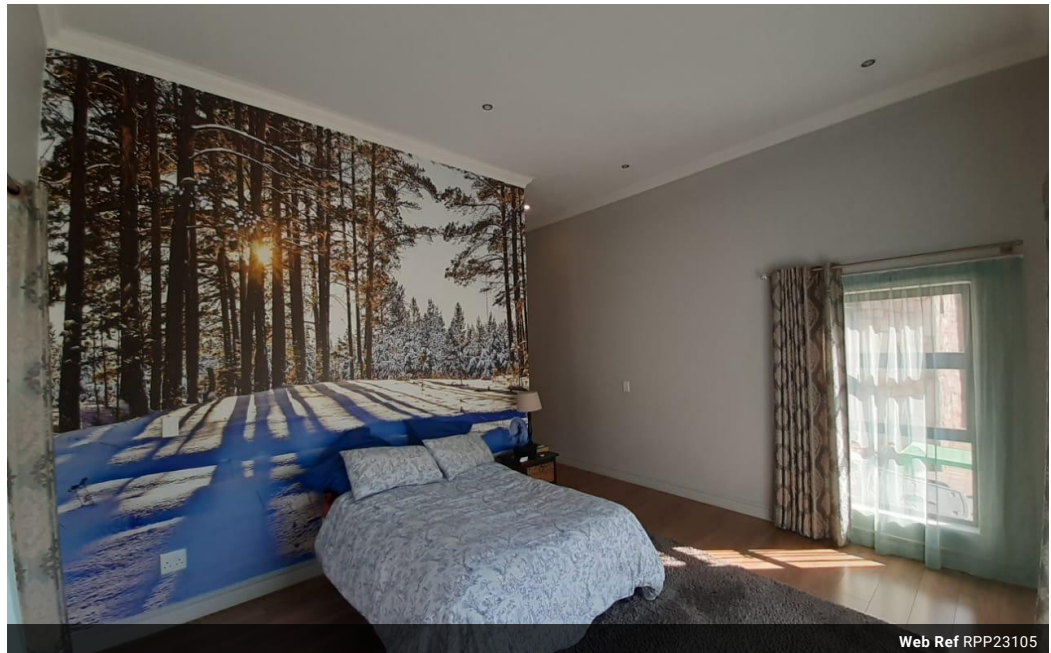

Support Prime Property
Umhlanga

0615316707
support@primepropertysa.com

**PRIME
PROPE**

Contact Prime Property Midrand

010 1109400

28 Augrabies Road
Waterfall Park
Midrand
Johannesburg

R4,490,000

4 4 2

Monthly Bond Repayment R46,345.26
Calculated over 20 years at 11% with no deposit.

Transfer Costs R341,909.00 **Bond Costs** R57,265.00
These calculations are only a guide. Please ask your conveyancer for exact calculations.

Monthly Levy R1,990 **Monthly Rates** R3,900

4 Bedroom Golf Estate For Sale in Midstream Estate

Prime Property presents this unique home in Midstream
4 bedrooms 4 bathrooms double automated garages
all bedrooms are en suite
main bedroom has access to the garden
there is a study room and domestic quarters
patio with fold up doors

free standing house in a gated estate
24 hour security with access control
theres a college in the estate
contact me for a viewing

Features

Pets Allowed Yes

Interior
Bedrooms 4
Bathrooms 4
Kitchens 1
Recep. Rooms 3
Studies 1
Furnished No

Exterior
Garages 2
Carports / Parkings 2
Security No
Dom. Accom. 1
Pool Yes

Sizes
Floor Size 320m²
Land Size 888m²