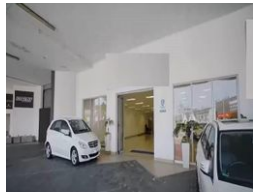

R50,000 pm

Gross Monthly Rental R50,000 Excl. VAT

0 0

SHOWROOM /RETAIL BRICKHILL RD

SALEEM @ PRIME PROPERTY PRESENTS

Showroom/Retail Space To Let in North Beach.

Excellent Retail/Showroom space of 460 sqm to rent in in North Beach .
in BRICKHILL ROAD.

The Available space is in excellent condition which was previously used by FNB and as a car dealership.

The property is in a fenced electric fence yard which includes demarcated office space, air conditioning, and small storage space, kitchen area as well separate male, female and disabled bathroom.

The property is situated in a busy area which includes good walking and car traffic flow. Asking rental is R60 000 plus vat and utilities and is slightly negotiable for a solid lease.

Features

Zoning Commercial

Sizes

Floor Size 460m²